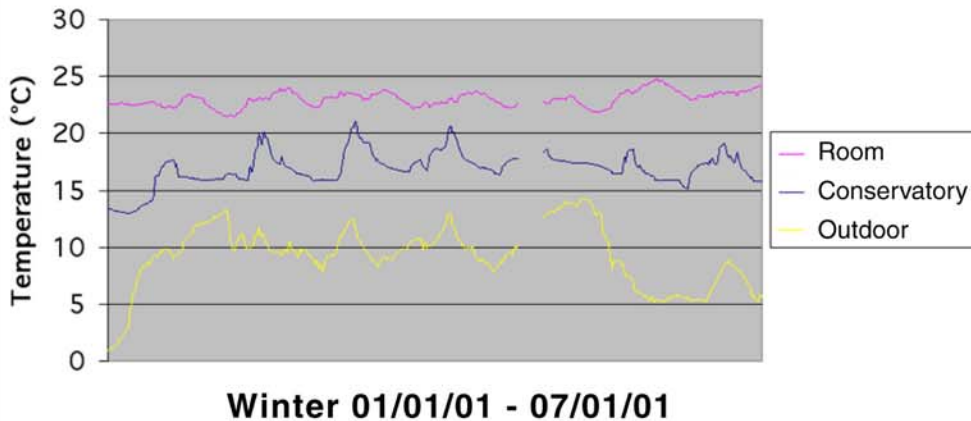

Croix Rouse - south